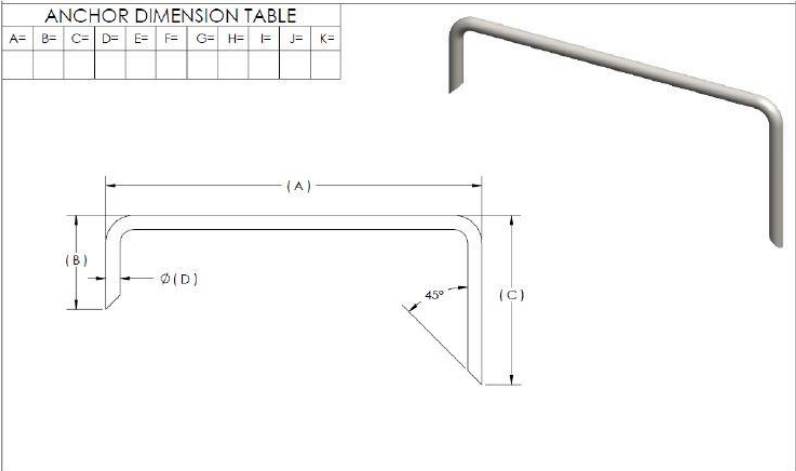

Refractory Wire Anchors

CSL-613